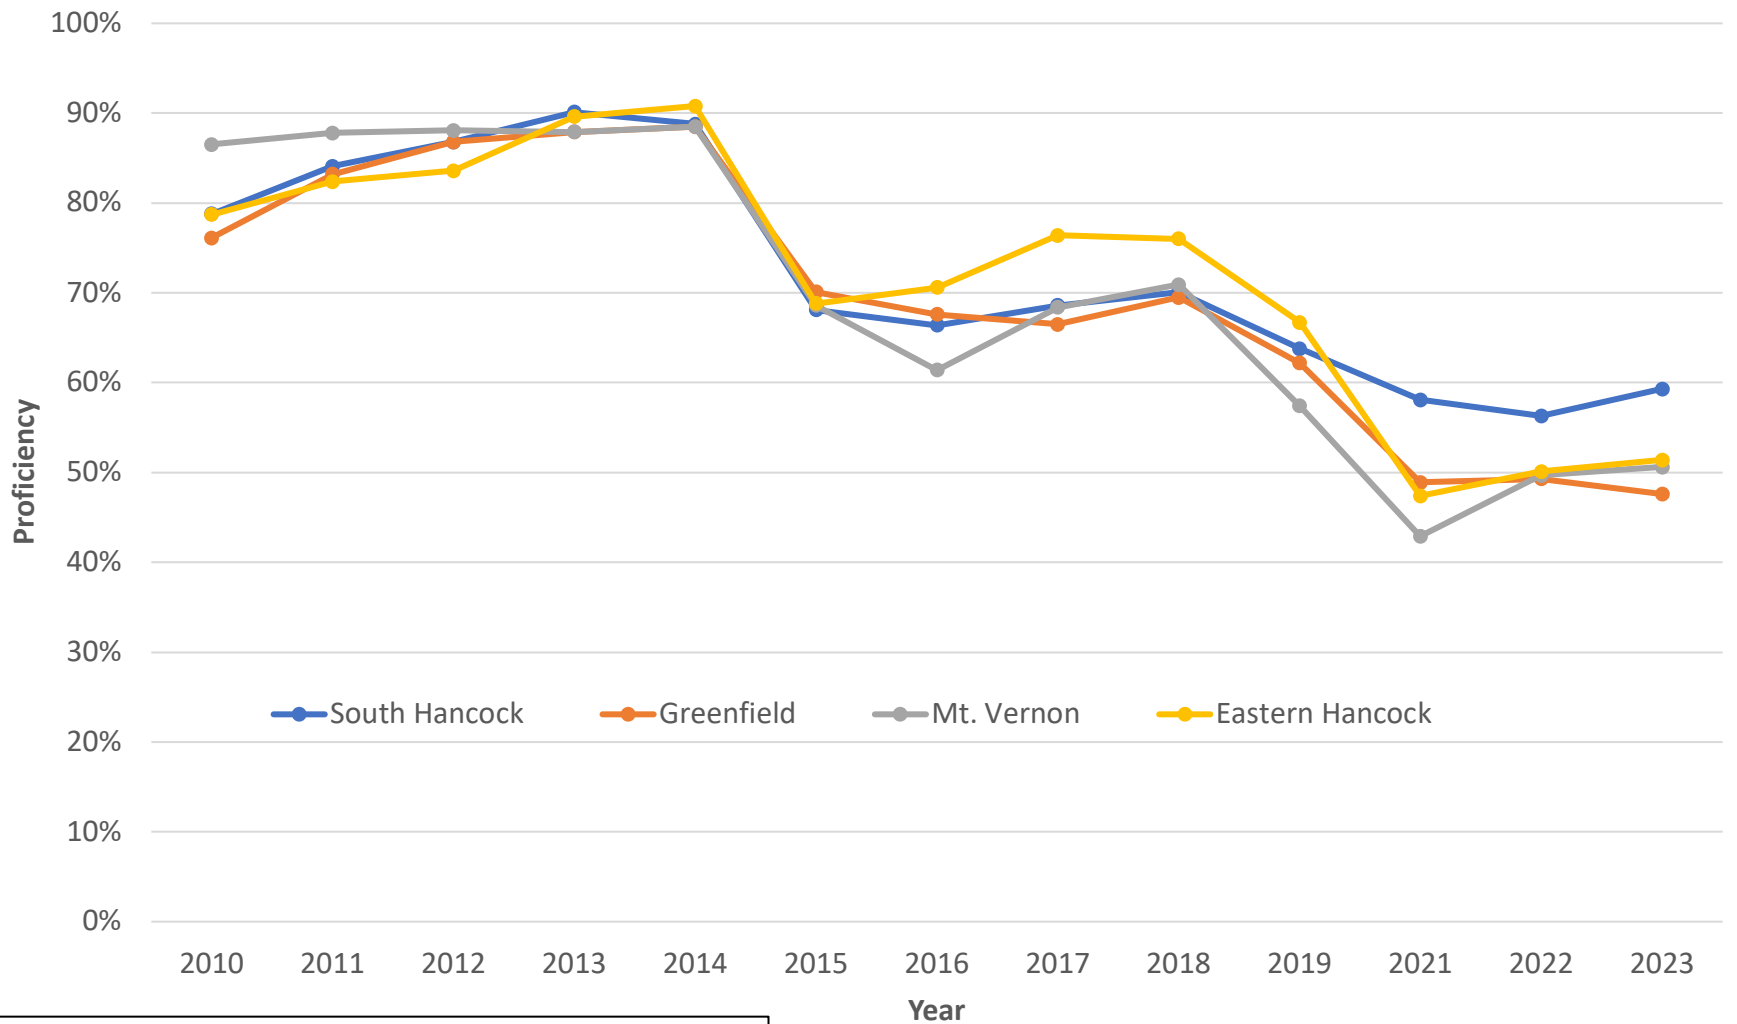

Hancock County Schools Math - ISTEP/ILEARN Proficiency 2010-2023

2010-2018 ISTEP, 2019-present ILEARN
Source: <https://www.in.gov/doe/it/data-center-and-reports/>
There is no testing for 2020.
<https://www.niche.com/k12/search/> - Schools by County