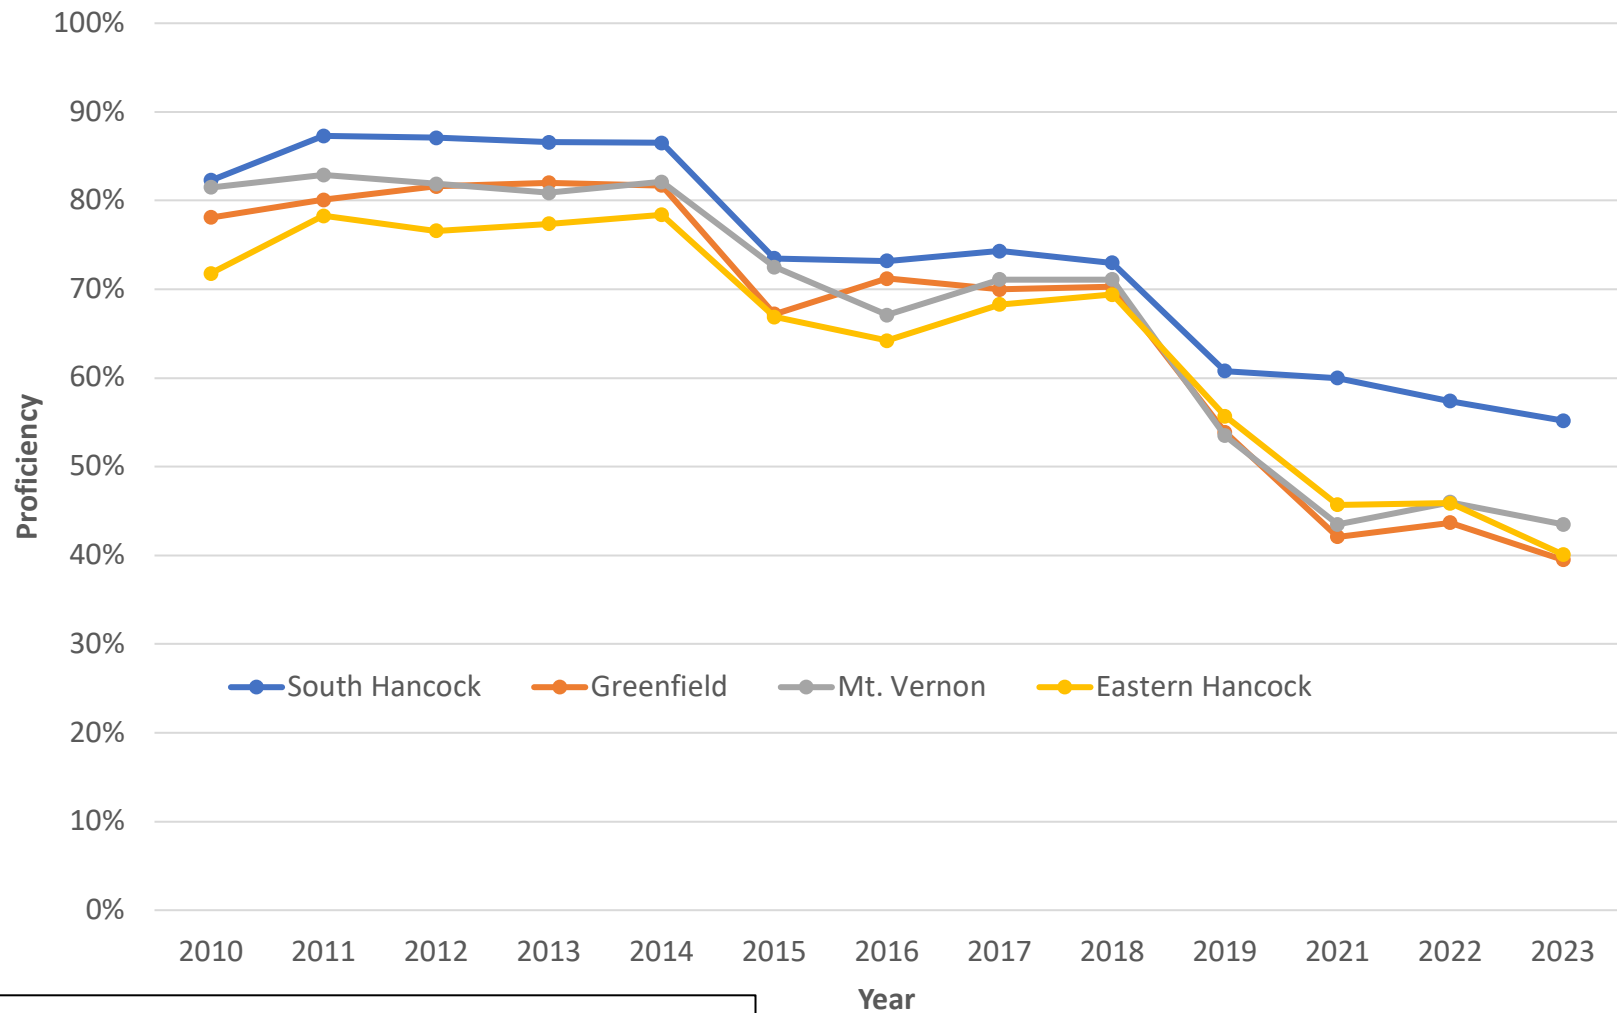

Hancock County Schools ELA - ISTEP/ILEARN Proficiency 2010-2023

2010-2018 ISTEP, 2019-present ILEARN

Source: <https://www.in.gov/doi/it/data-center-and-reports/>

There is no testing for 2020.

<https://www.niche.com/k12/search/> - Schools by County