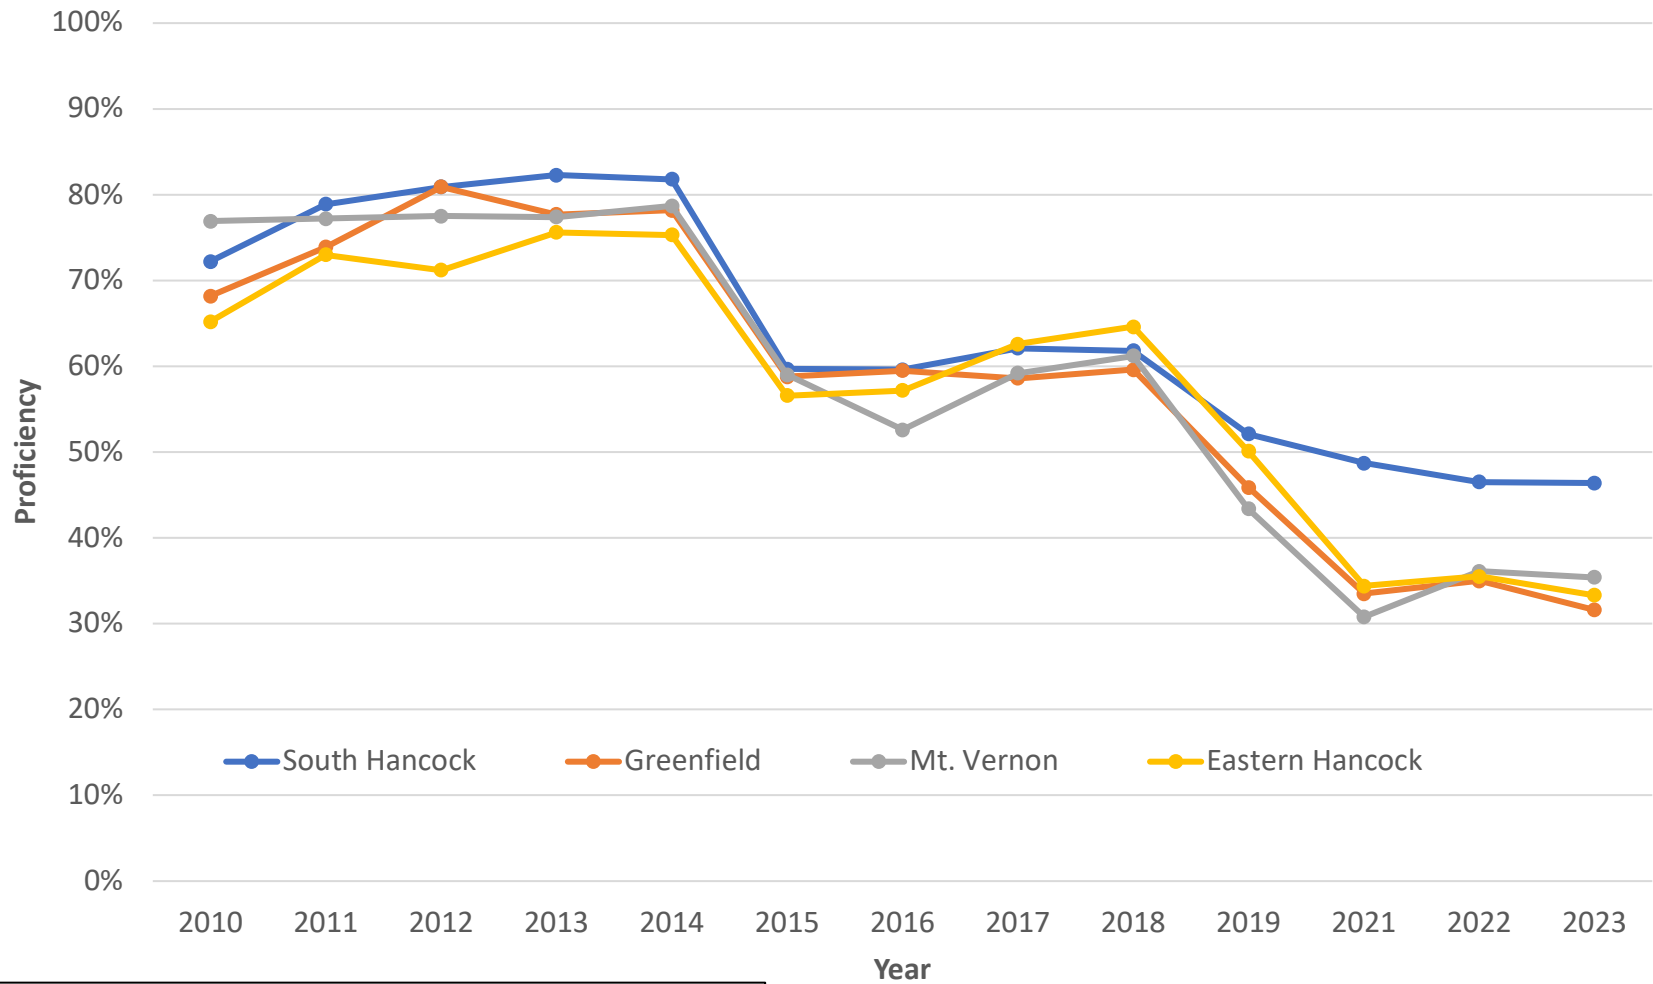

Hancock County Schools ELA/Math - ISTEP/ILEARN Proficiency 2010-2023

2010-2018 ISTEP, 2019-present ILEARN
Source: <https://www.in.gov/doi/it/data-center-and-reports/>
There is no testing for 2020.
<https://www.niche.com/k12/search/> - Schools by County