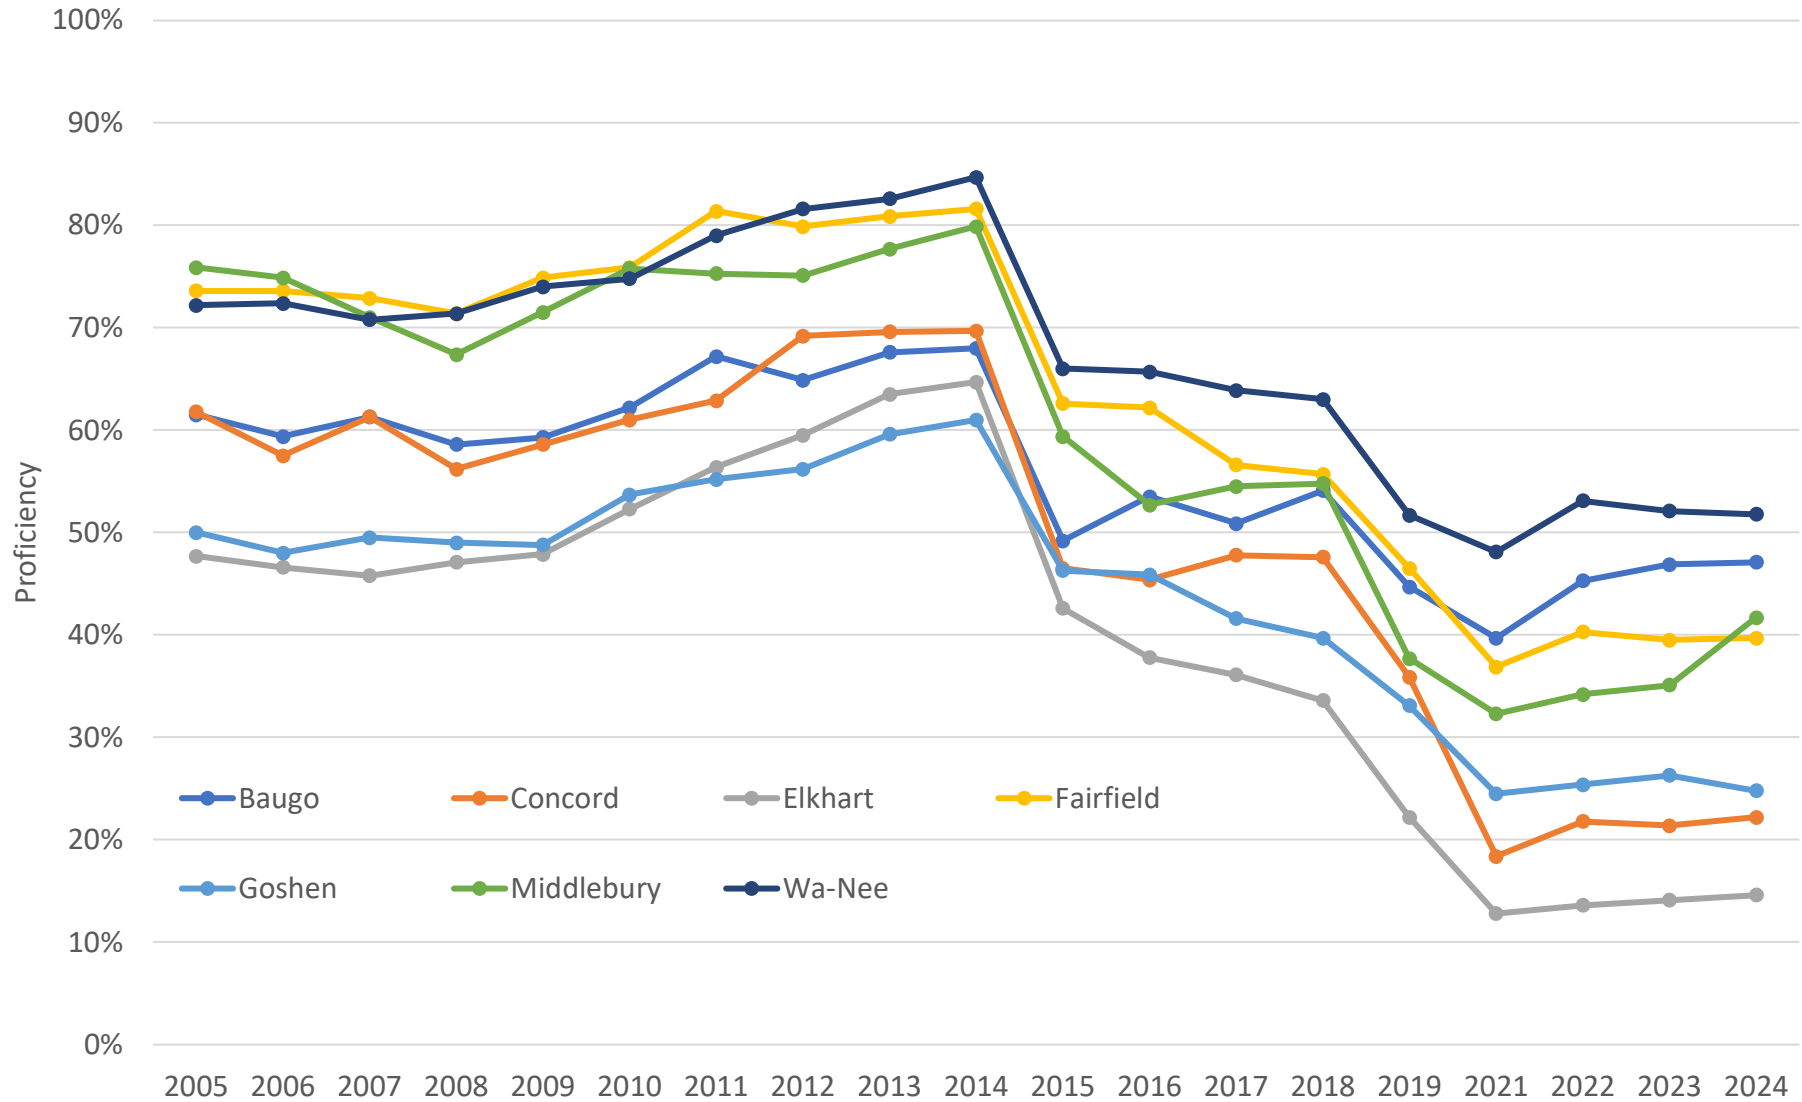

Elkhart County Schools ELA/Math - ISTEP/ILEARN Proficiency 2005-2024

2005-2018 ISTEP, 2019-present ILEARN
There is no testing for 2020
Source: <https://www.in.gov/doi/it/data-center-and-reports/>

Year