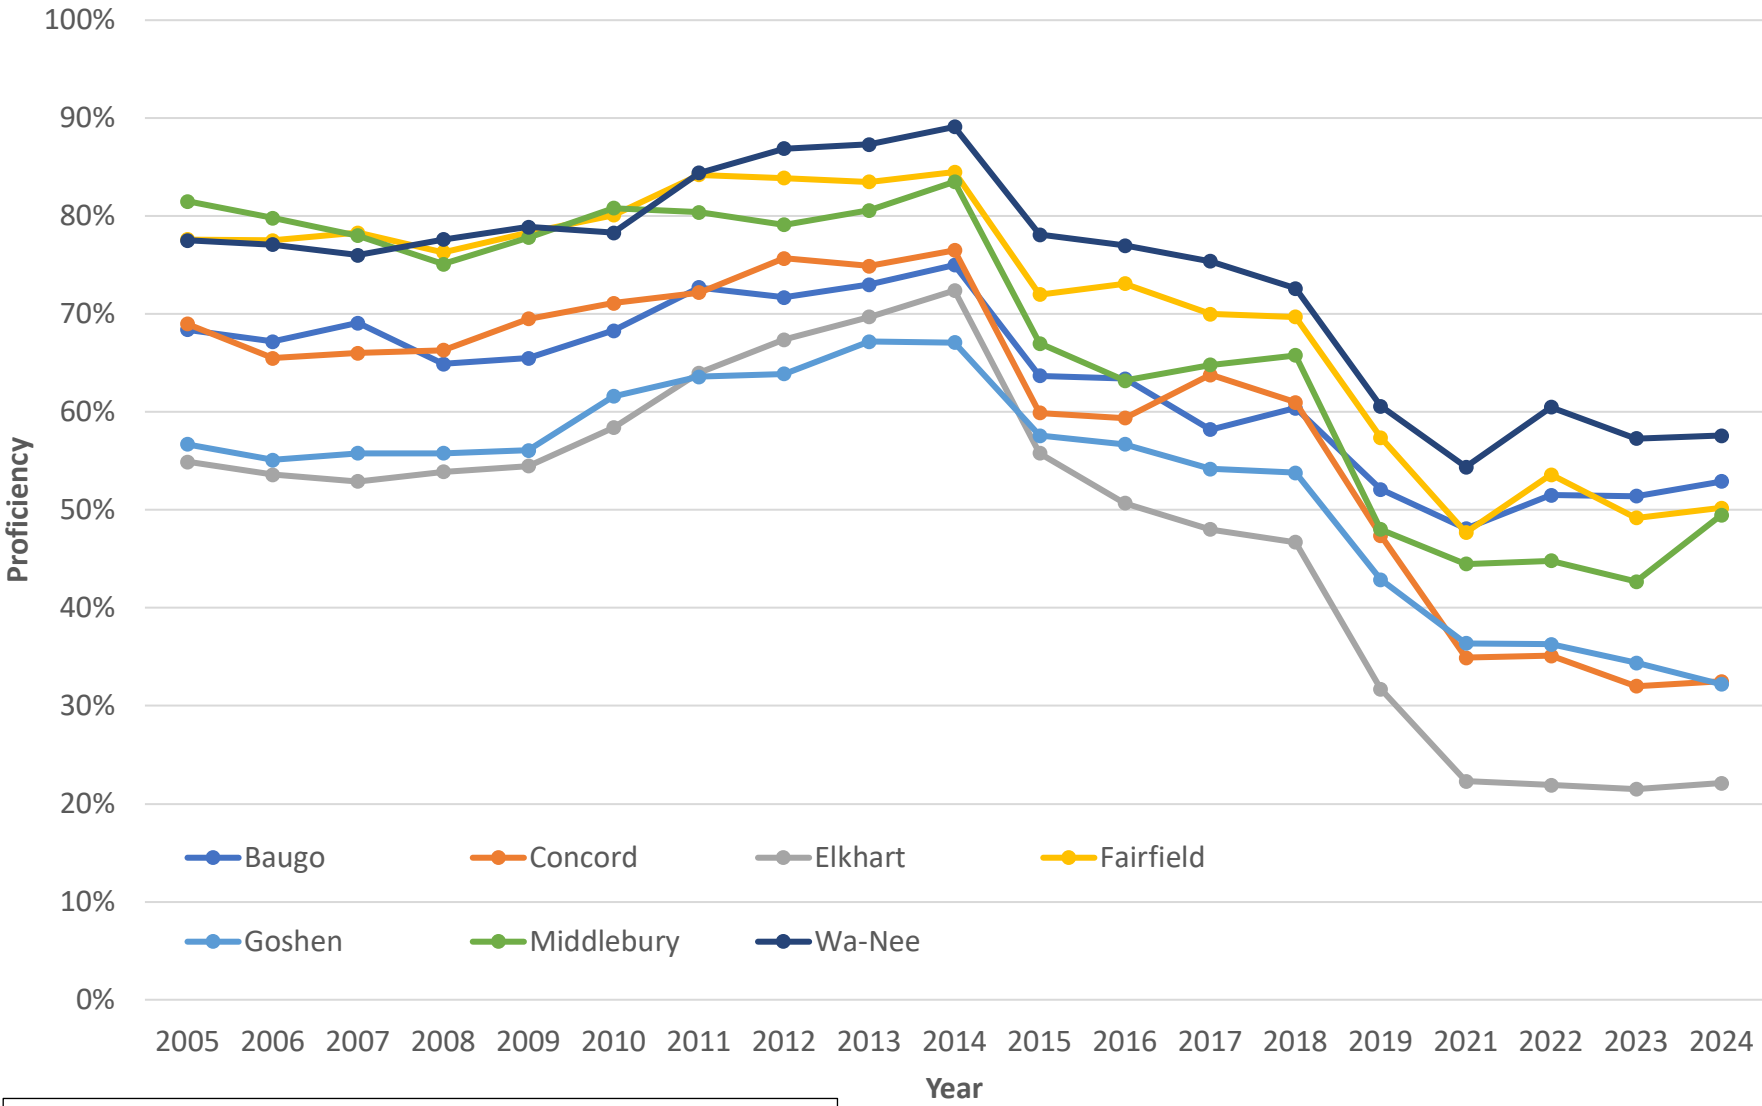

## Elkhart County Schools English - ISTEP/ILEARN Proficiency 2005-2024

2005-2018 ISTEP, 2019-present ILEARN  
 There is no testing for 2020  
 Source: <https://www.in.gov/doi/it/data-center-and-reports/>