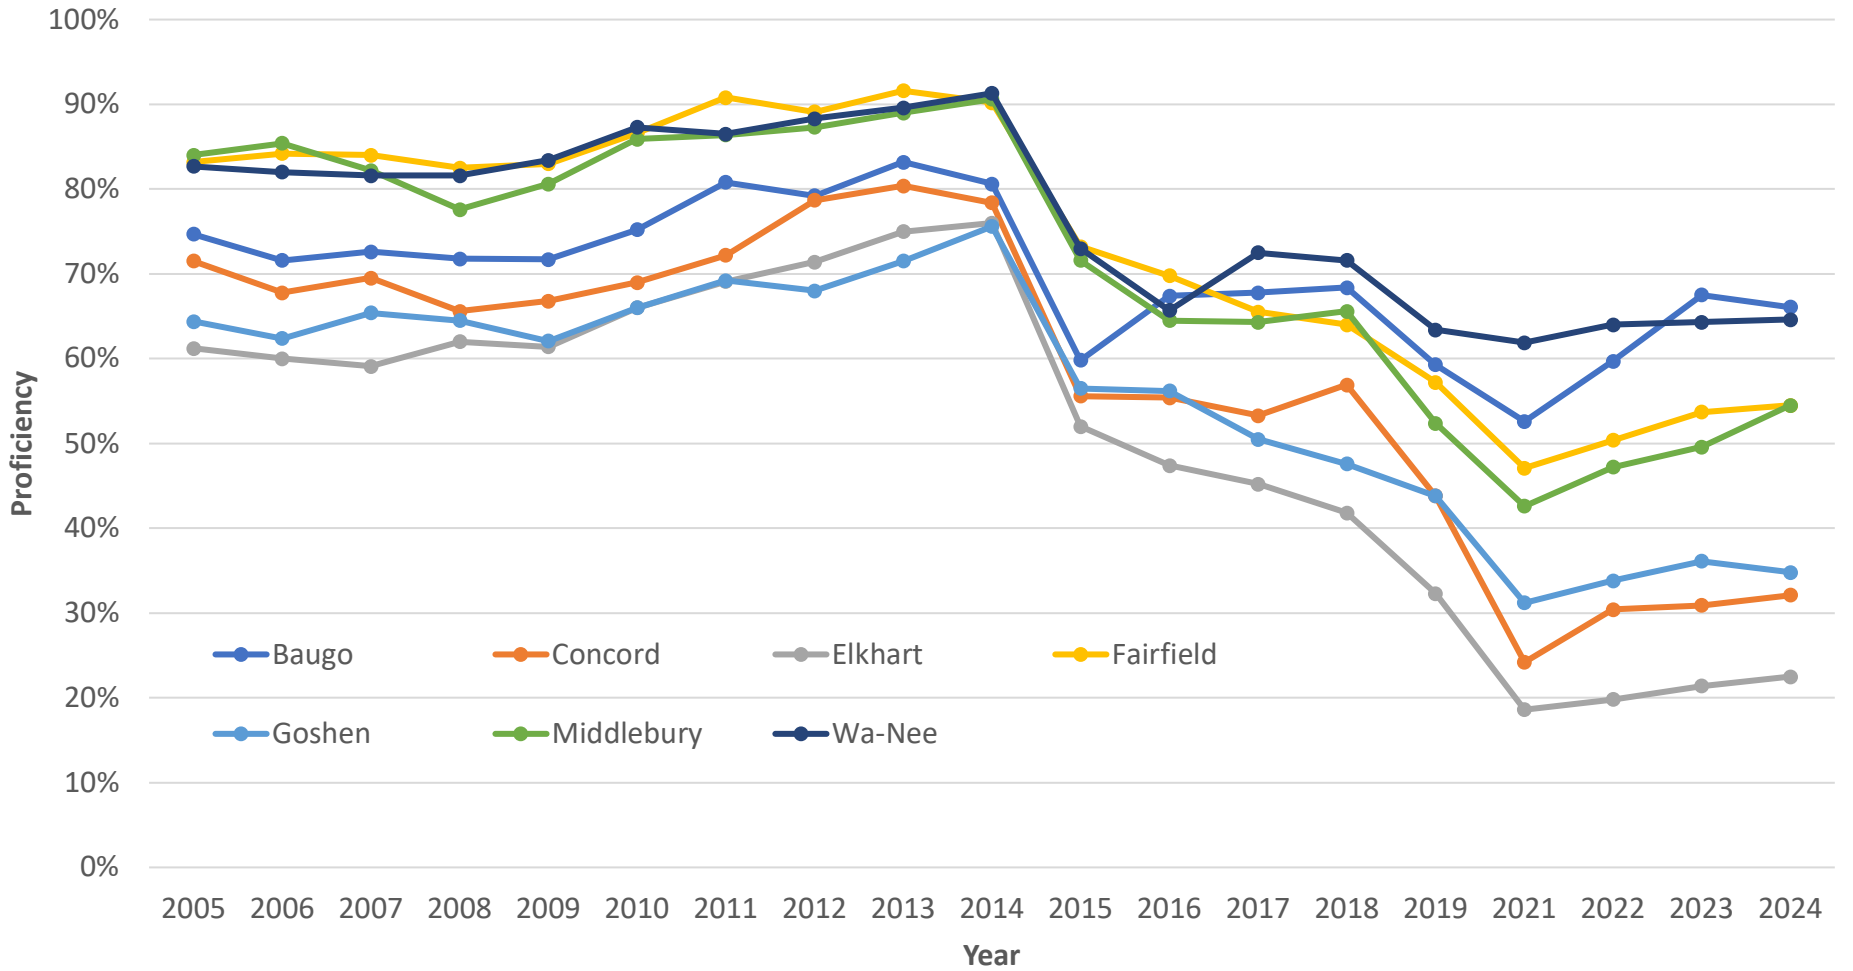

Elkhart County Schools Math - ISTEP/ILEARN Proficiency 2005-2024

2005-2018 ISTEP, 2019-present ILEARN
There is no testing for 2020
Source: <https://www.in.gov/doi/data-center-and-reports/>