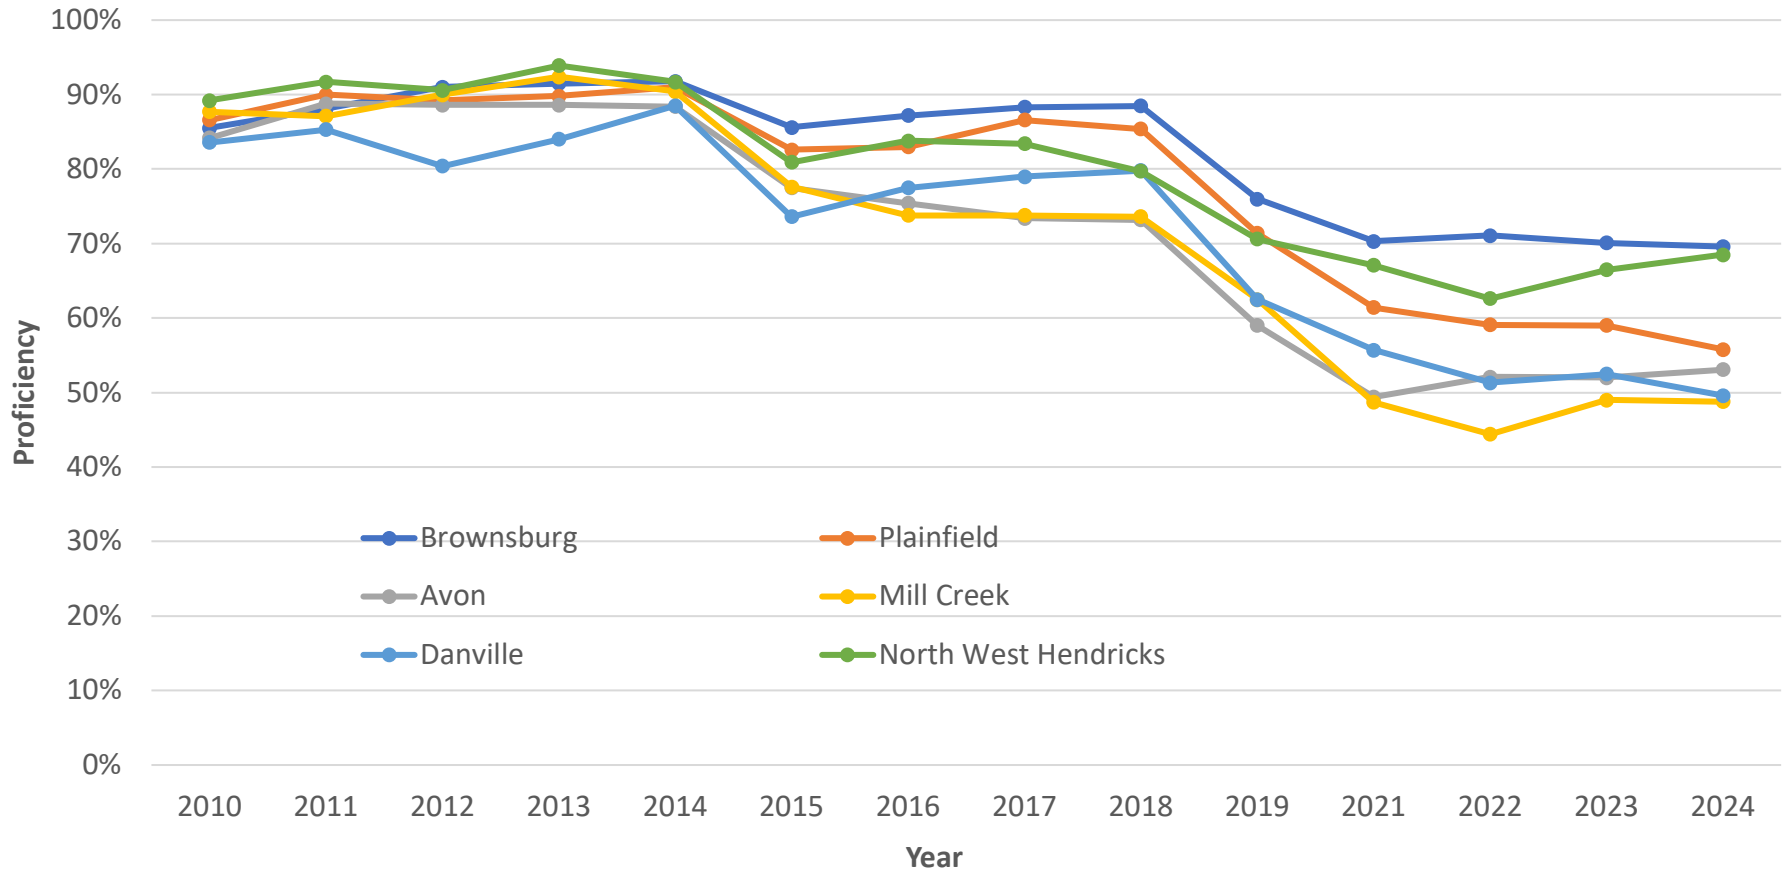

Hendricks County Schools ELA - ISTEP/ILEARN Proficiency 2010-2024

2010-2018 ISTEP, 2019-present ILEARN. There is no testing for 2020.

Source: <https://www.in.gov/doi/it/data-center-and-reports/>

Corporation summary grades 3-8