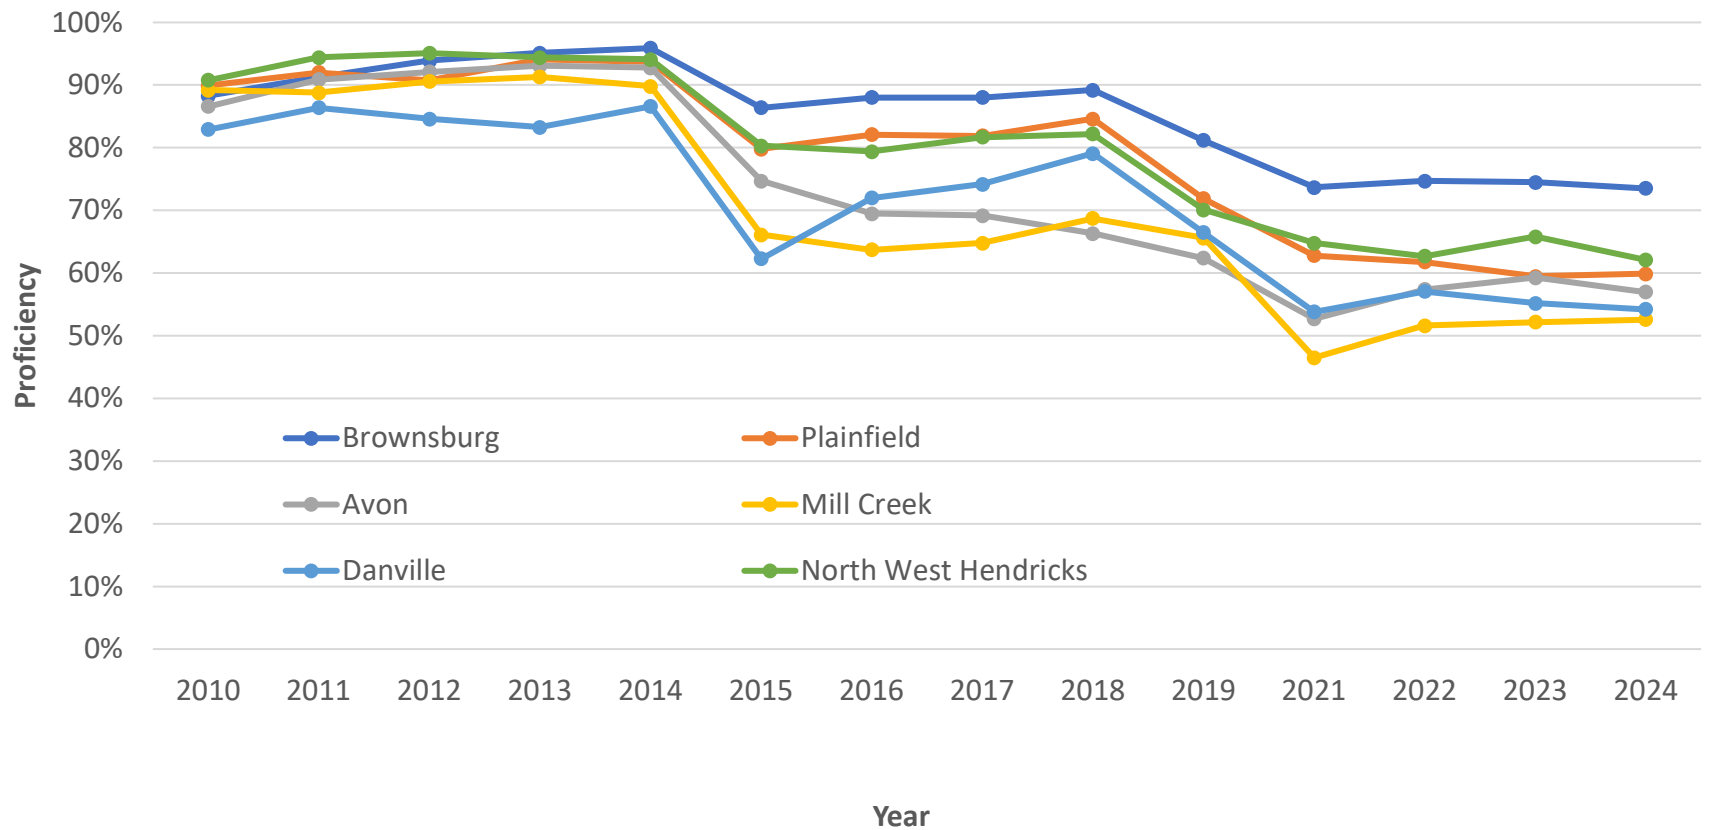

Hendricks County Schools Math - ISTEP/ILEARN Proficiency 2010-2024

2010-2018 ISTEP, 2019-present ILEARN. There is no testing for 2020.

Source: <https://www.in.gov/doi/data-center-and-reports/>

Corporation summary grades 3-8

Schools by county: <https://www.niche.com>